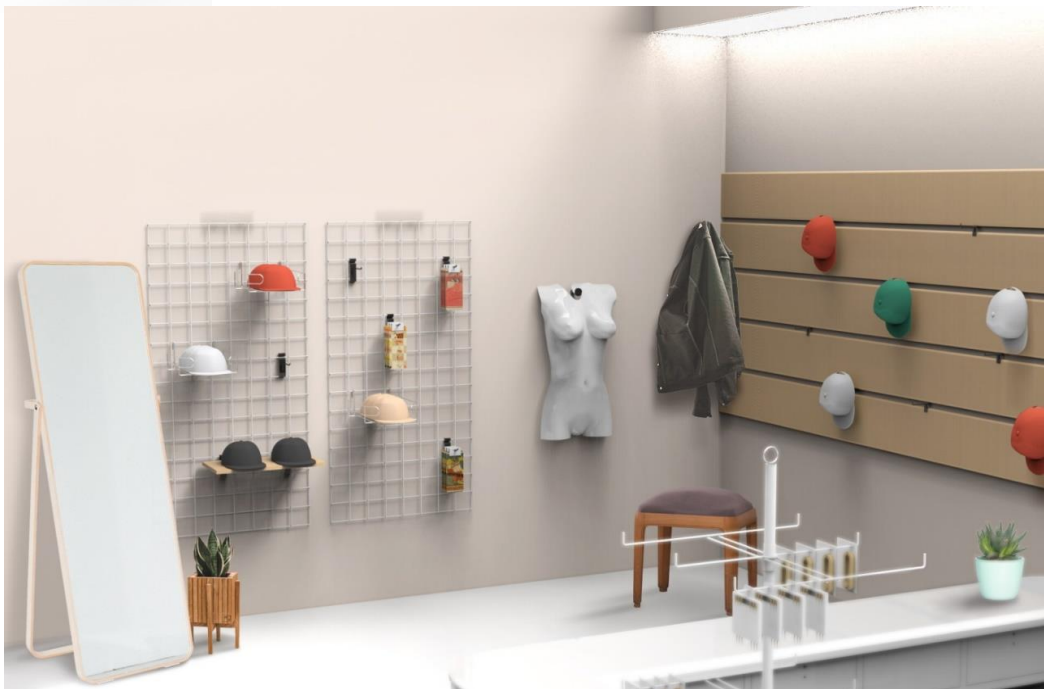

SUITABLE FOR DISPLAYING