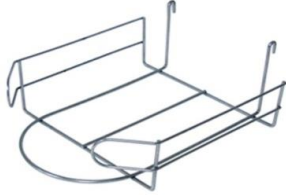

## RETAIL STORE DISPLAYS & ACCESSORIES

#### Cap Gridwall Display Rack

- Size: 8-5/8" x 10-3/4" x 3"H
- Color: Silver

#### Gridwall Panel

- Size: 24"W x 48"H; 24"W x 72"H
- Color: Black, White, Chrome